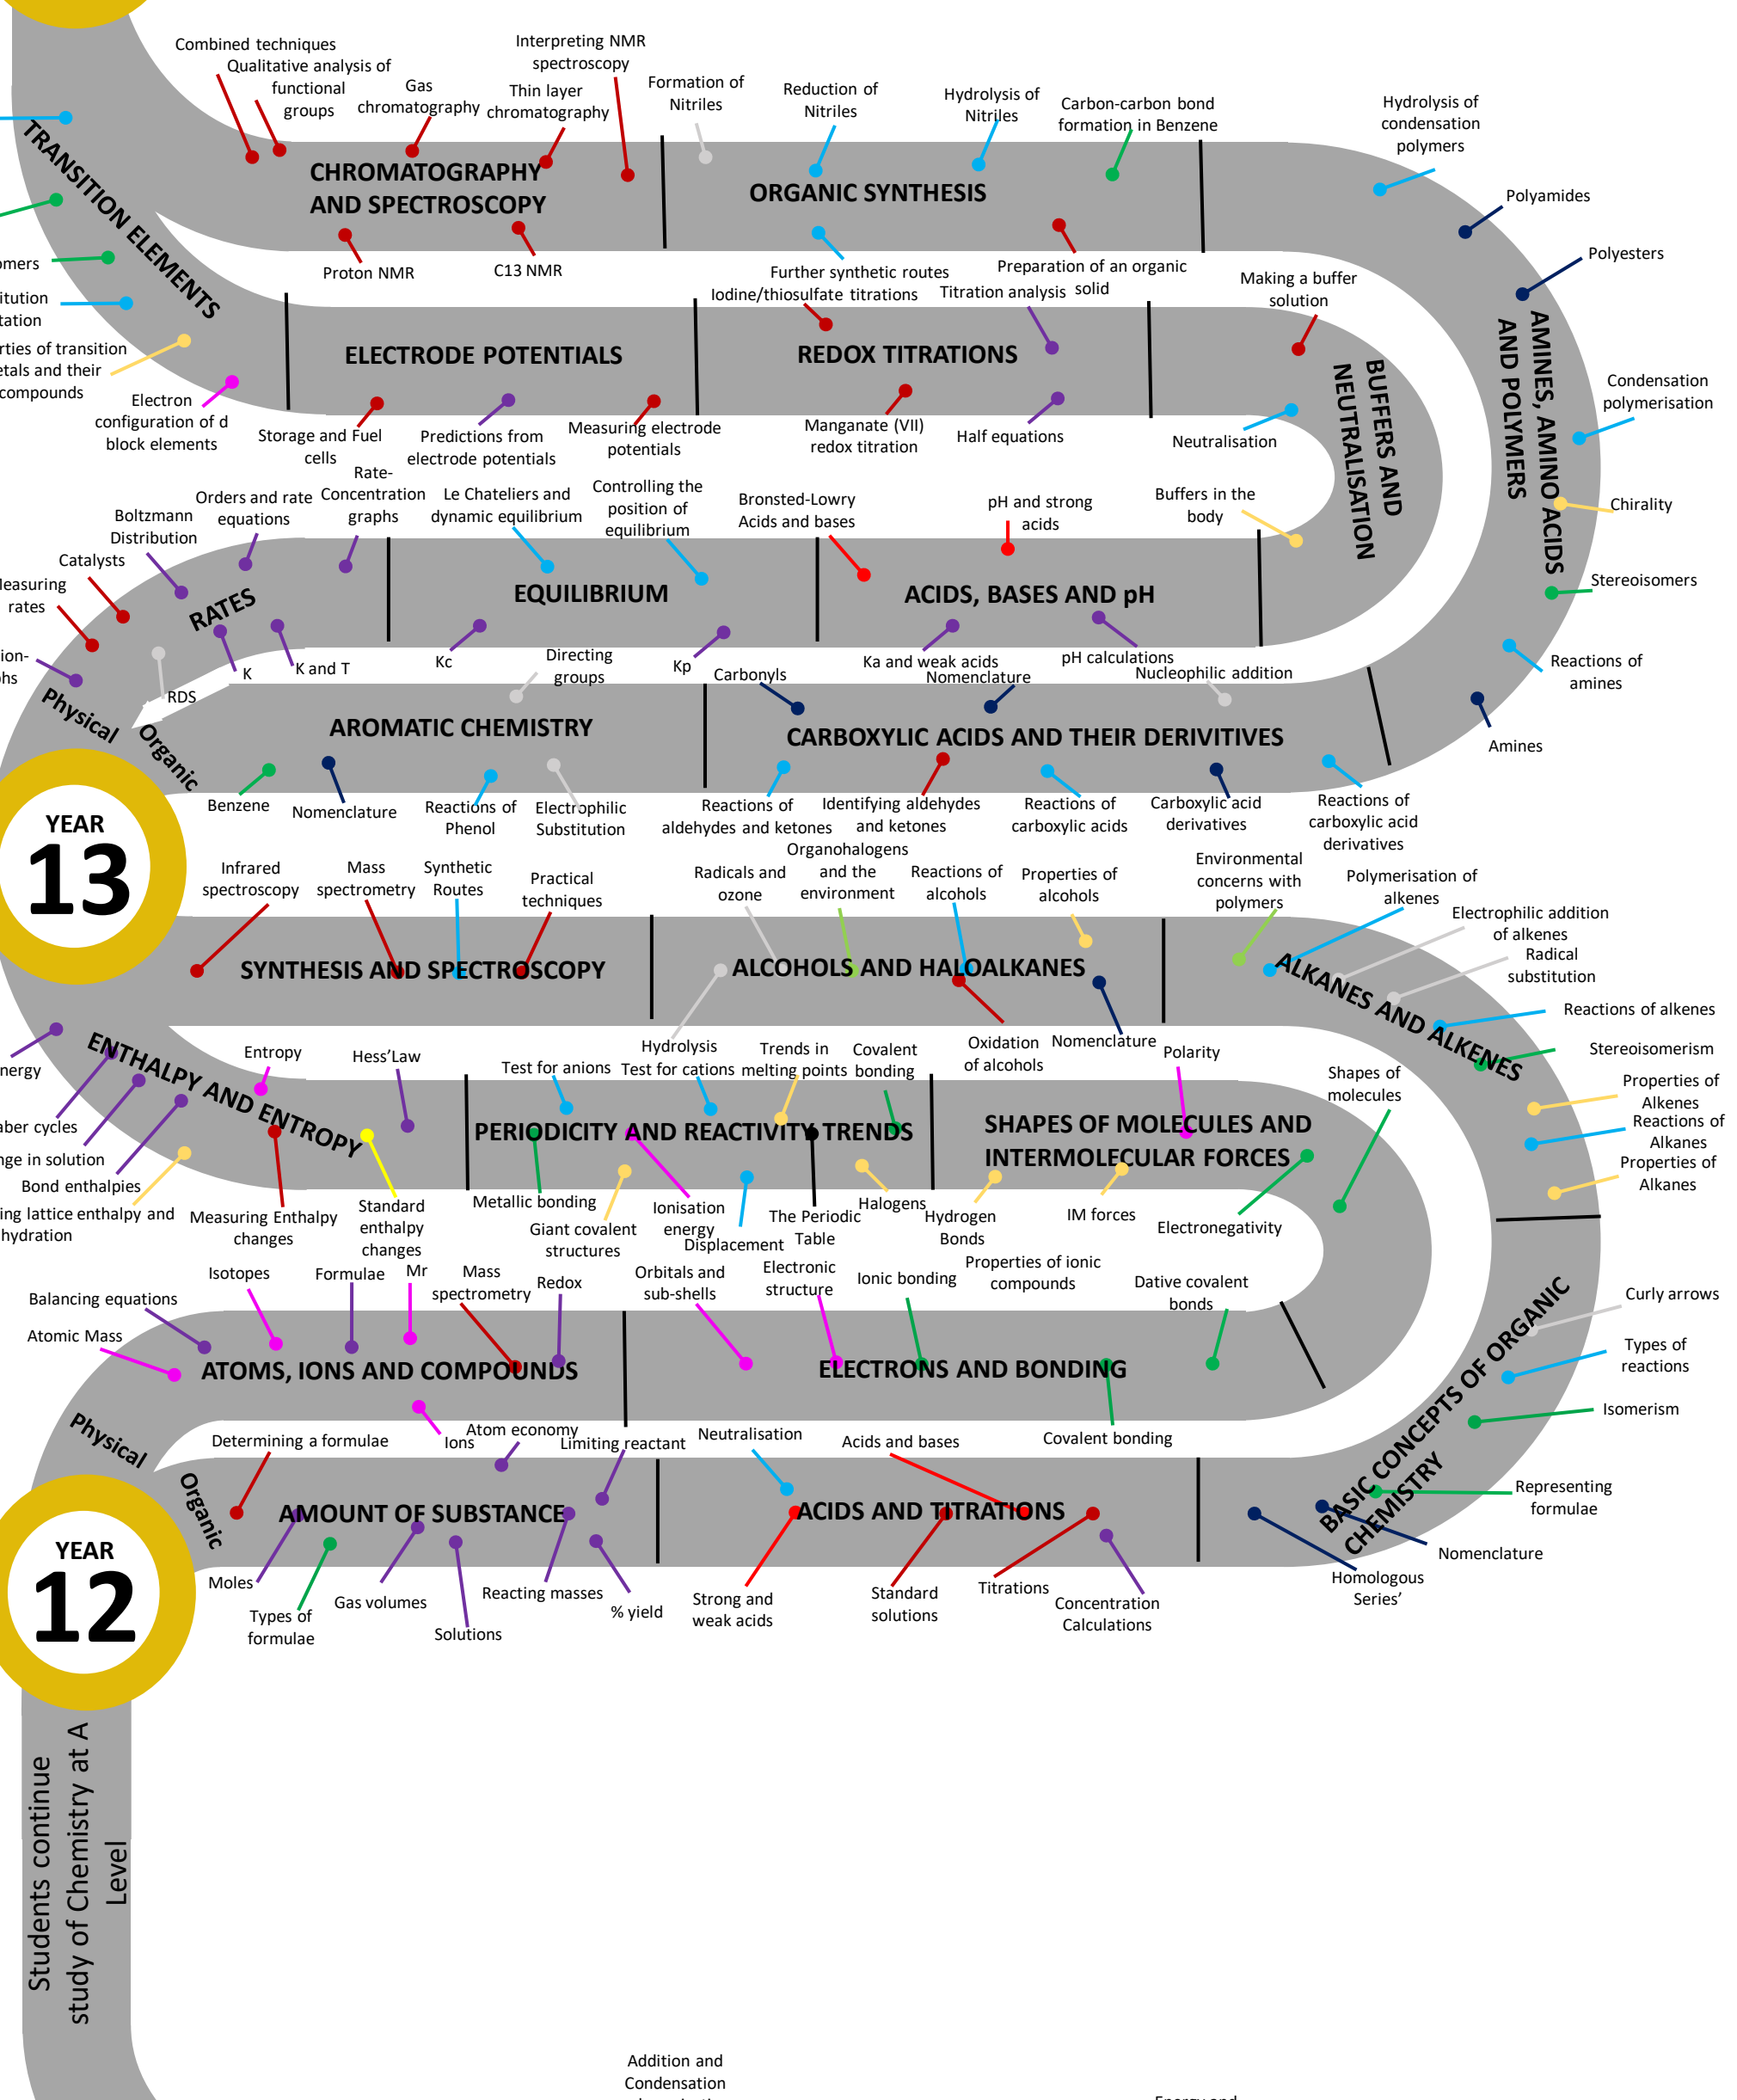

Students move on to higher education or career

**A-LEVEL EXAMS**

**YEAR 13**

**YEAR 12**

**YEAR 11**

**YEAR 10**

**YEAR 9**

**YEAR 8**

**YEAR 7**

**PRIMARY SCHOOL**

**GCSE EXAMS**

Students continue study of Chemistry at A Level

Students leave formal Chemistry education with skills needed for future life