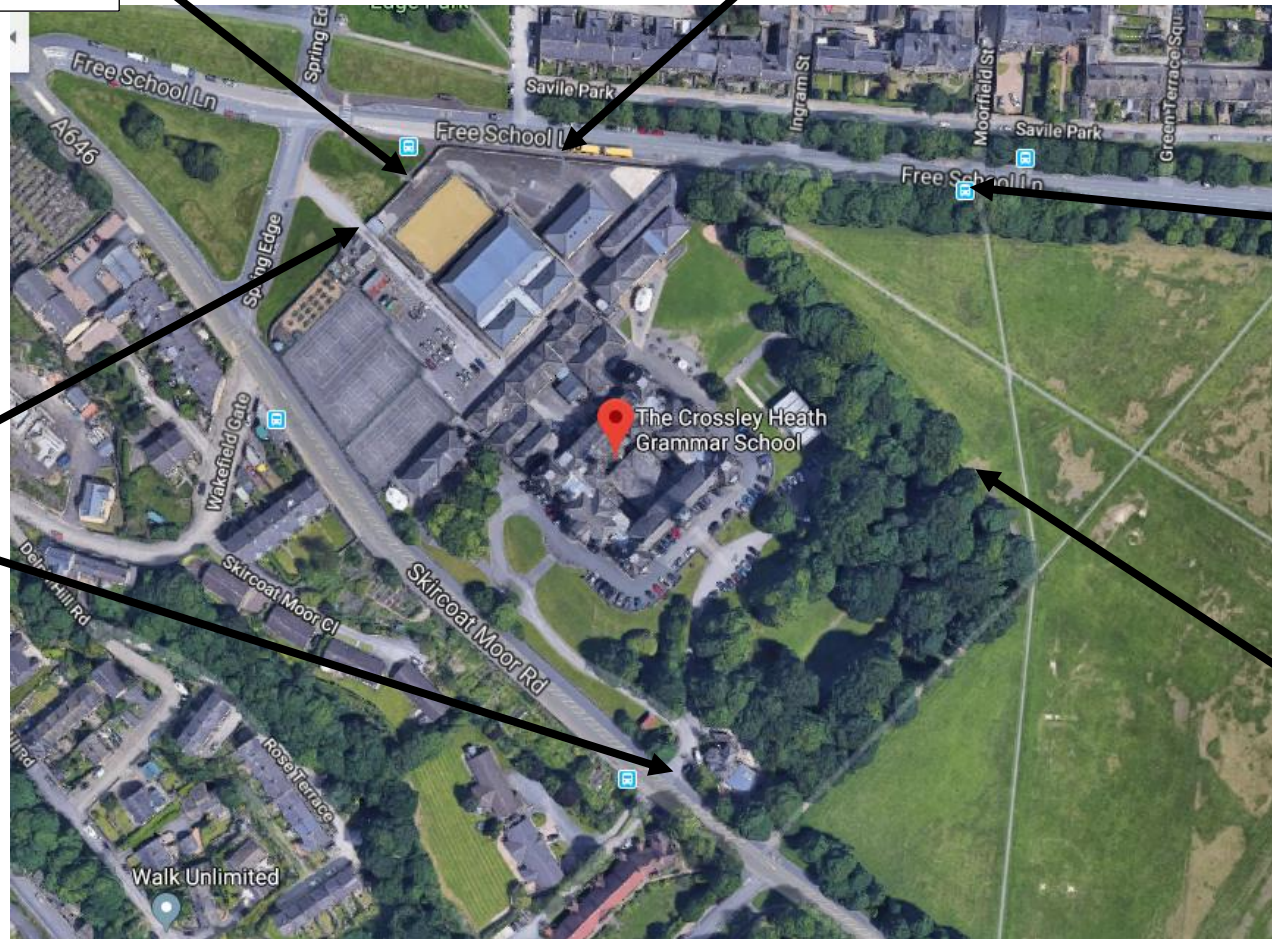

**WE POLITELY ASK THAT PARENTS/CARERS DO NOT COME INTO THE SCHOOL GROUNDS**

**Pedestrian gate** – Access from Spring Edge and King Cross via zebra crossing

**Pedestrian gate** – Access from Free School Lane via pavements. Gate used for school bus access

**Safe parking** for parents/carers running parallel to the moor on Free School Lane

**Staff drive ways** and parking. Please do not use these access routes for school drop off and pick up.

**The 'Moor Gate'** – Safe access from all parts of Skircoat Moor and the **identified entrance/exit** for Transition Day