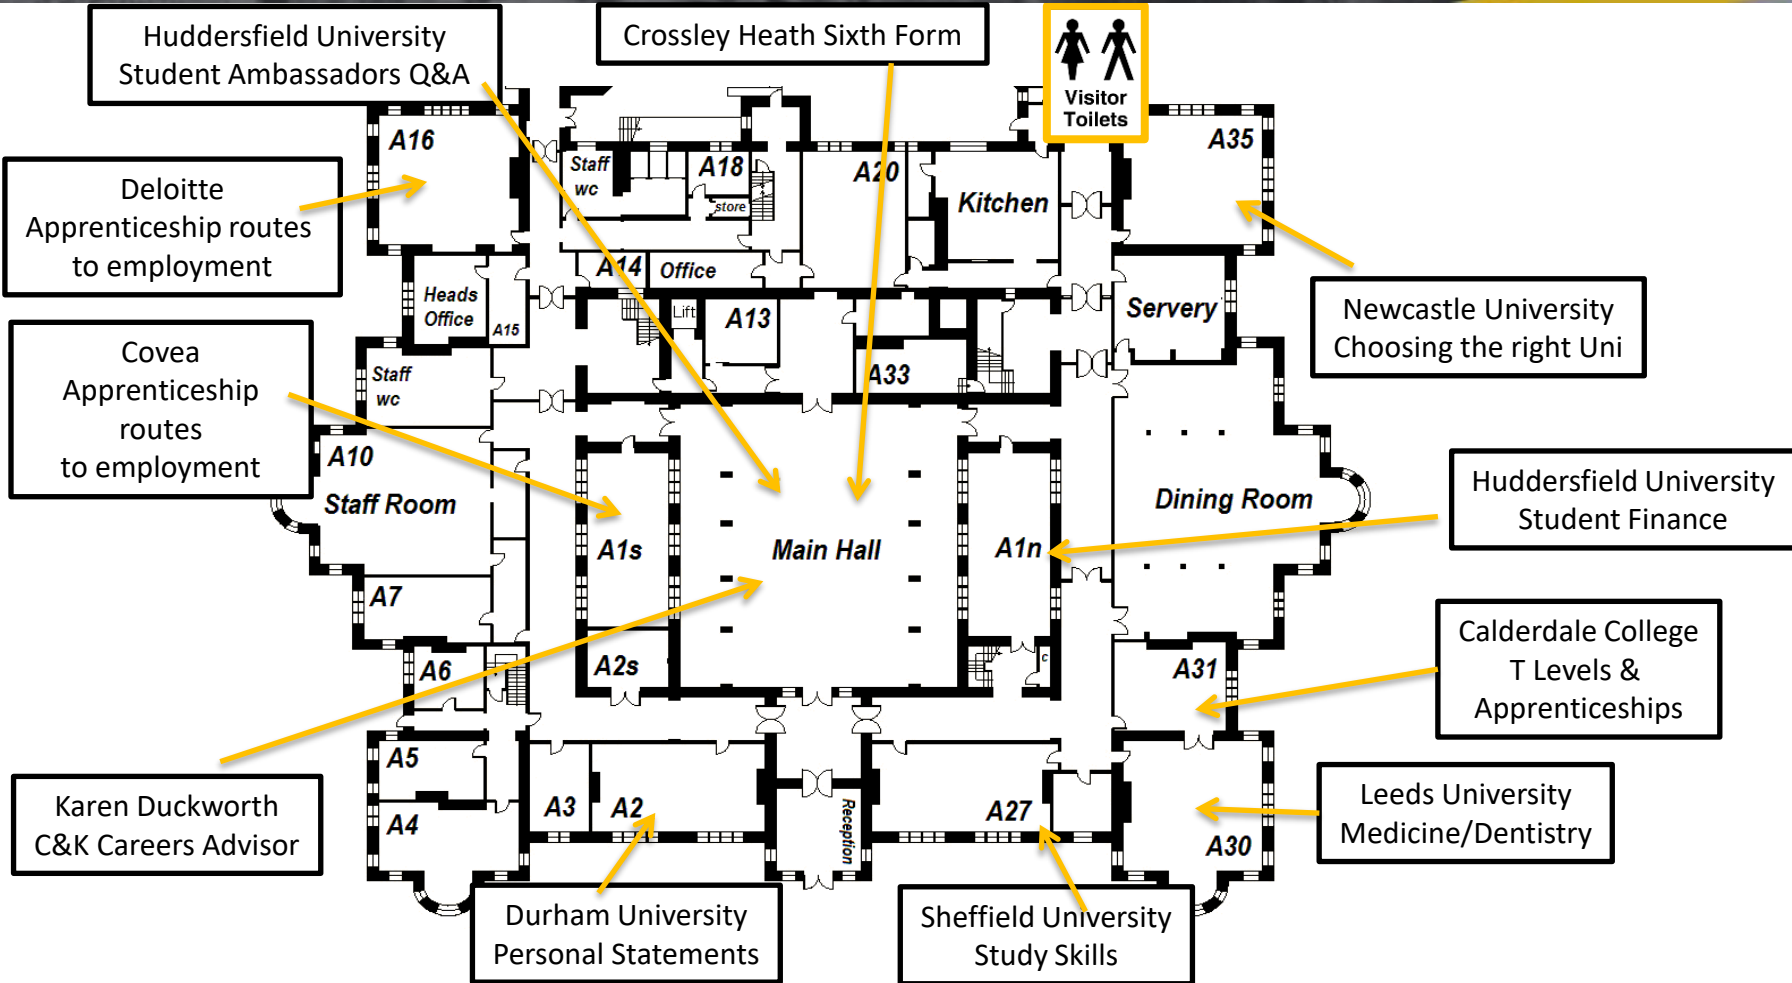

LIFE AFTER...

CROSSLEY HEATH 2022

CROSSLEY HEATH SCHOOL
5:30-8 PM
13 OCT

LIFE AFTER...

CROSSLEY HEATH 2022

HALL	A1N Hudds Uni	A1	A27 Sheffield Uni	A30 Leeds Uni	A16	A35 Newcastle Uni	A2 Durham Uni	A31 Calderdale College	
5:30-6	Careers Advisor, CHS Sixth Form, Huddersfield Uni' Student Ambassadors	Student Finance	Covea				Personal Statements	Apprenticeships	
6-6:30				Study Skills	Alternatives to Med	Deloitte		T Levels	
6:30-7		Student Finance	Covea	Transition to Uni			Choosing the right course and University	Personal Statements	
7-7:30				Study Skills	Applying to Medicine & Dentistry	Deloitte			T Levels
7:30-8		Student Finance					Choosing the right course and University	Personal Statements	Apprenticeships